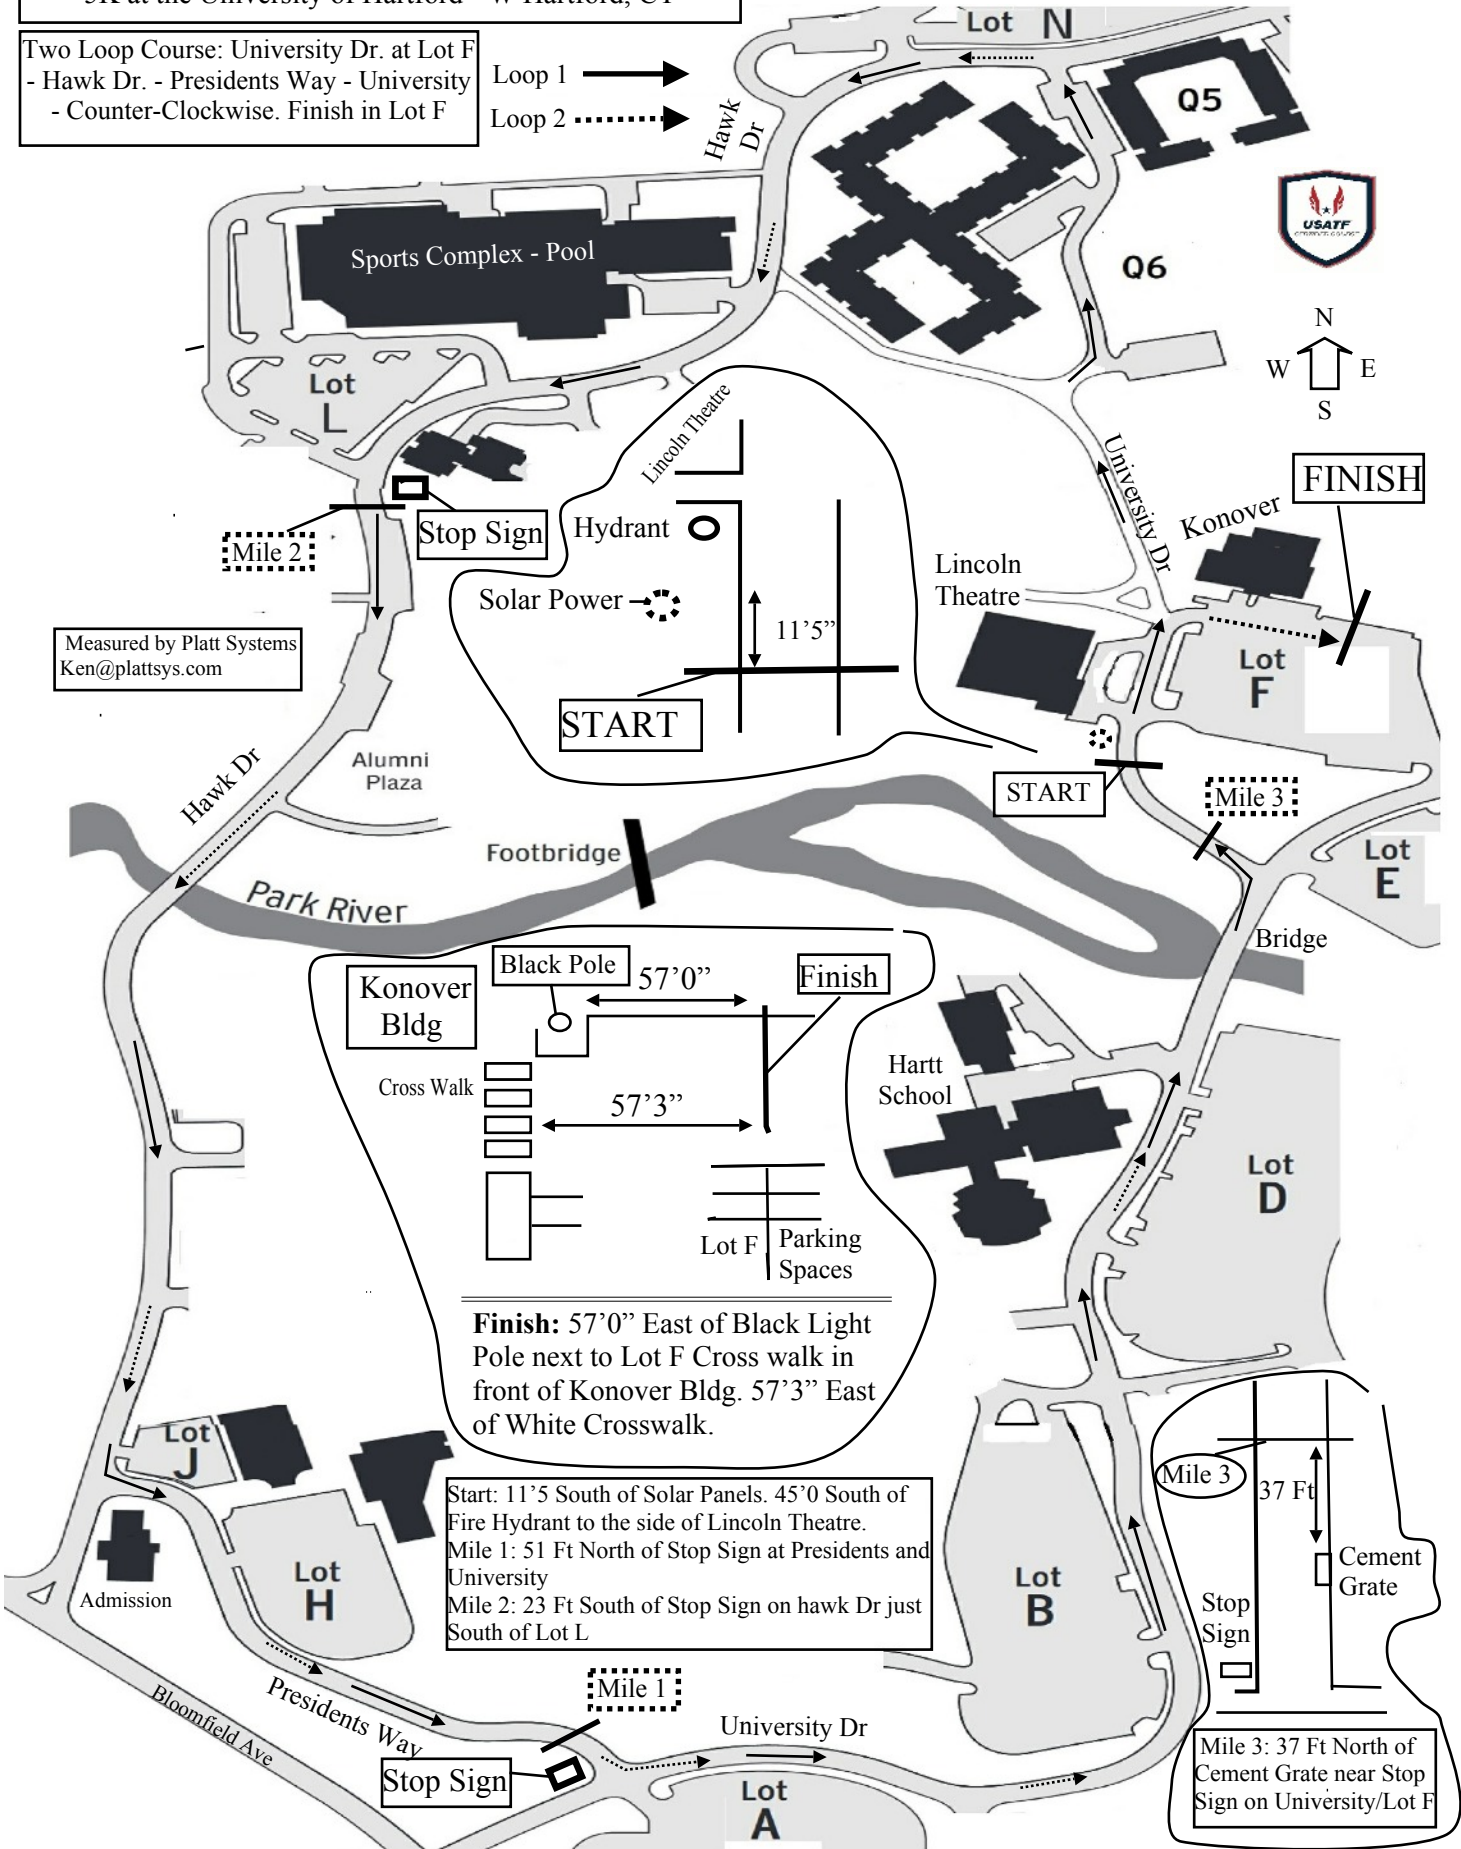

Arthritis Foundation Jingle Bell Run
 5K at the University of Hartford - W Hartford, CT

Two Loop Course: University Dr. at Lot F
 - Hawk Dr. - Presidents Way - University
 - Counter-Clockwise. Finish in Lot F

Measured by Platt Systems
 Ken@plattsys.com

Finish: 57'0" East of Black Light Pole next to Lot F Cross walk in front of Konover Bldg. 57'3" East of White Crosswalk.

Start: 11'5" South of Solar Panels. 45'0" South of Fire Hydrant to the side of Lincoln Theatre.
Mile 1: 51 Ft North of Stop Sign at Presidents and University
Mile 2: 23 Ft South of Stop Sign on hawk Dr just South of Lot L