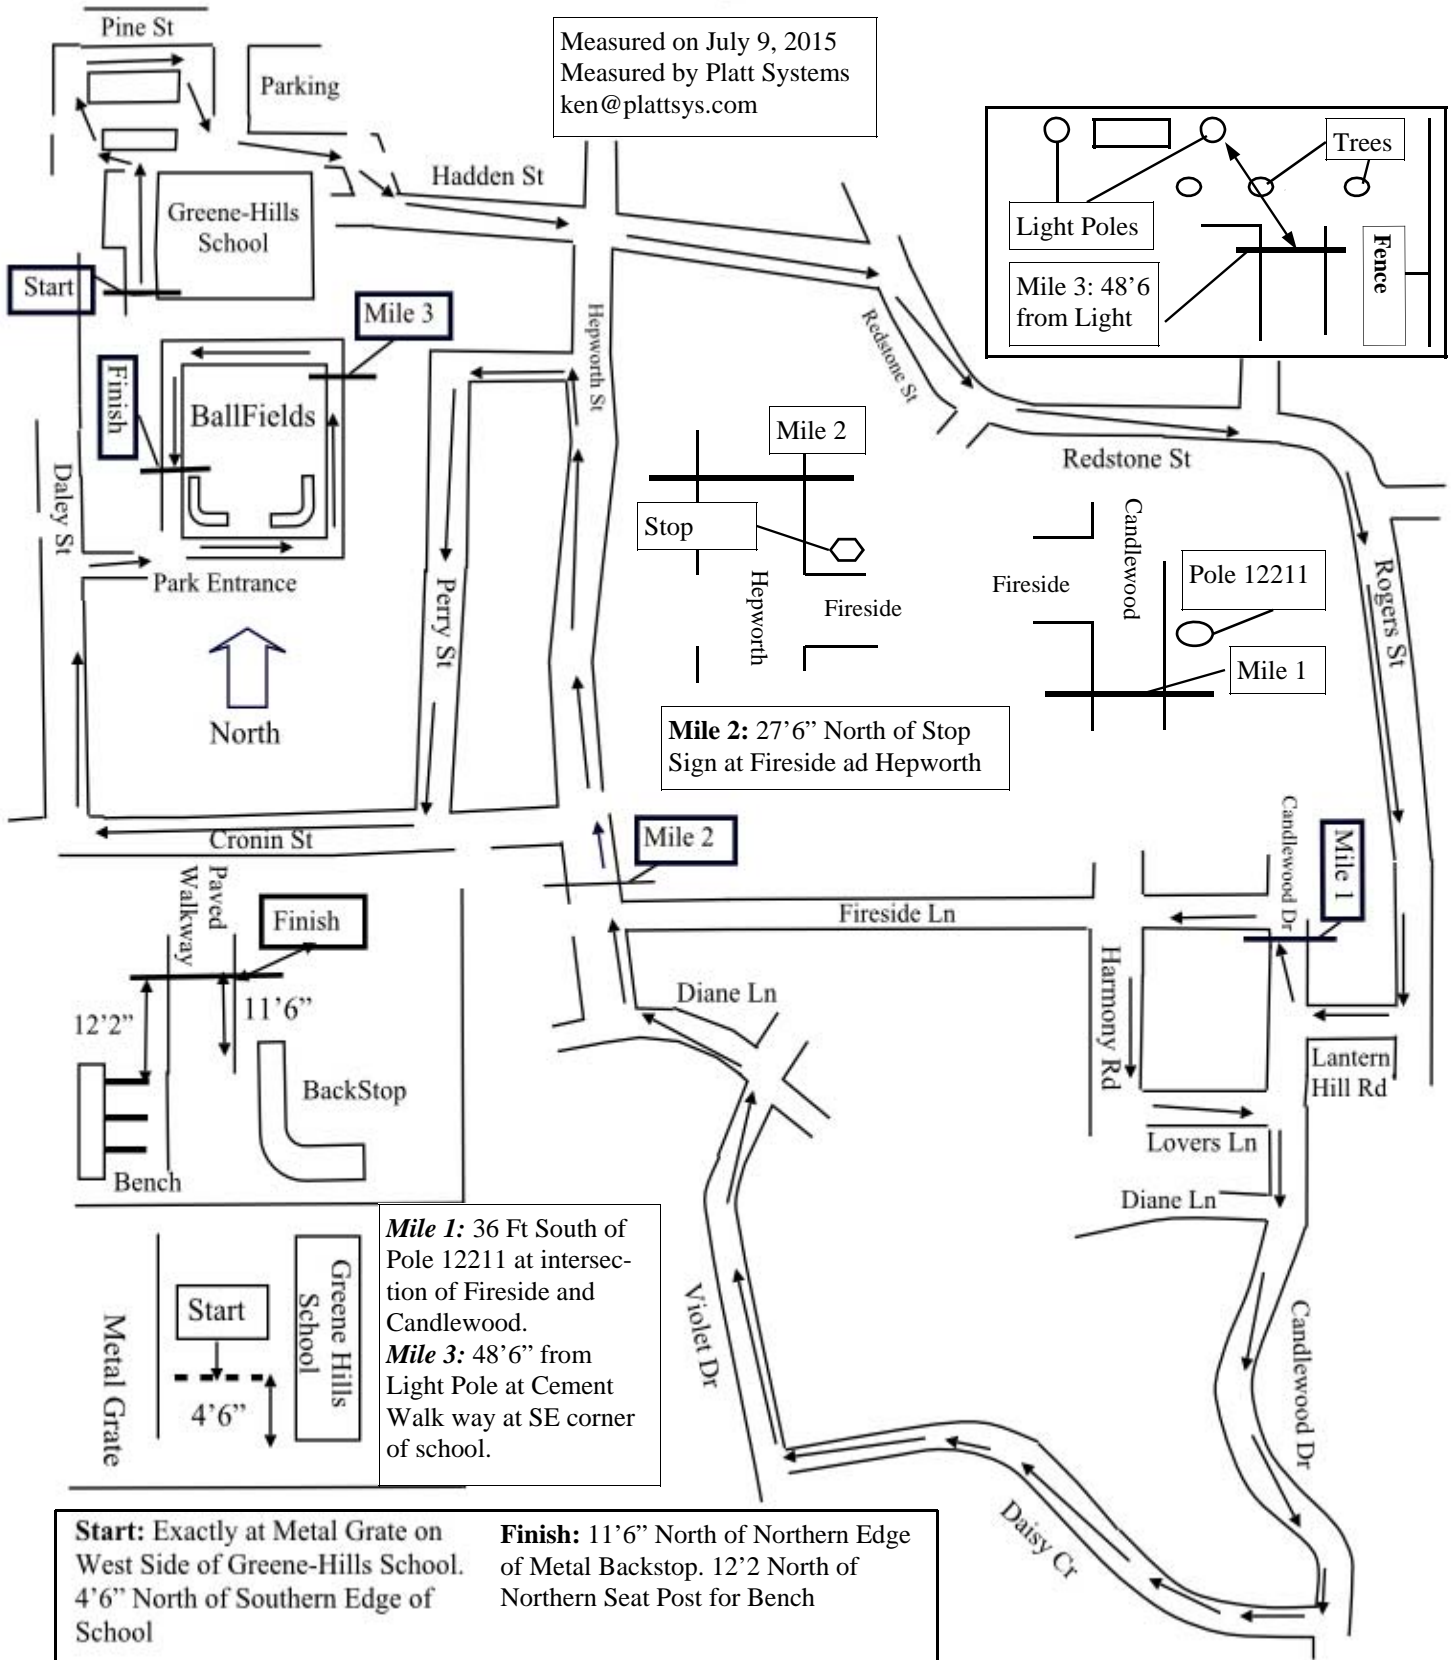

Valley 5K Road Race

Greene-Hills School

Bristol, CT

Measured on July 9, 2015
Measured by Platt Systems
ken@plattsys.com

Mile 1: 36 Ft South of Pole 12211 at intersection of Fireside and Candlewood.
Mile 3: 48'6" from Light Pole at Cement Walk way at SE corner of school.

Start: Exactly at Metal Grate on West Side of Greene-Hills School. 4'6" North of Southern Edge of School
Finish: 11'6" North of Northern Edge of Metal Backstop. 12'2 North of Northern Seat Post for Bench

Course: Head North from metal Grate at School to left around both back and front West parking lots. Head East in front of school to left on Hadden, Proceed onto Redstone, Right on Rogers. Right Lantern Hill, Right Candlewood. Left Fireside, Left Harmony, Left Lovers Ln, Right Candlewood. Right Daisy, Right Violet, Left Diane, Right Hepworth, Left Perry, Right Cronin, Right Daley, Right into Park (Pecks). Bear left around Backstops and ballfields on paved walkway to Finish.